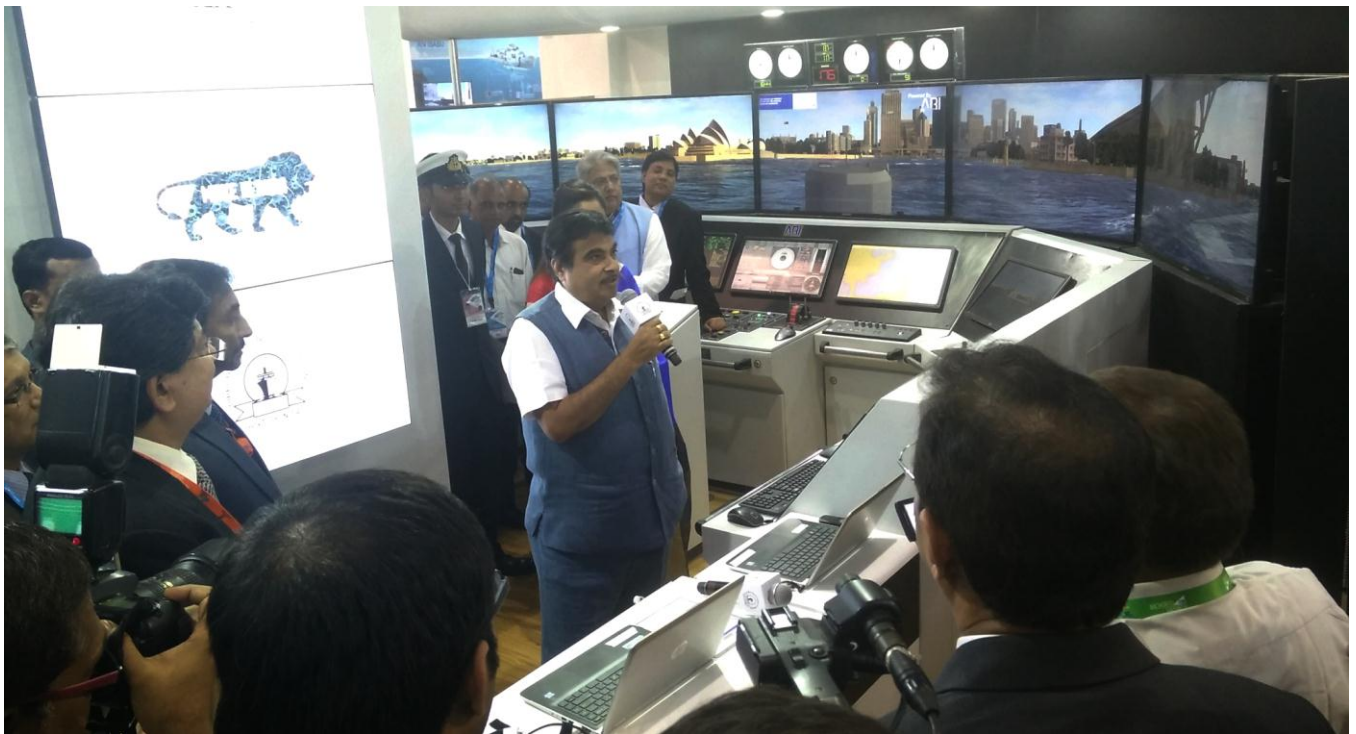

## ARI Simulation unveils its 2016 integrated simulation suite of products for the maritime sector in ‘Maritime India Summit 2016’

The suite of simulators covers the complete range of operations for - Ports and Terminals, Logistics, Vessels for Deep Sea, Inland Waterways, Coastal trade & Dredging, Offshore, Fishing and more. This places ARI in a unique position to provide a simulation framework for Port and Feasibility studies and the Sagarmala initiative

The only company to display simulation training products manufactured indigenously across a series of stands during the event

*Minister of Transport, Shri Nitin Gadkari at the ARI full mission ship manoeuvring simulator at the DGS stall at the Summit.*

Mr. Shравan Rewari, MD & CEO, ARI Simulation said, “ARI is proud to have the opportunity to exhibit its products at the DG Shipping, IMU, IWAI, SCI and DP World’s stalls at the India Maritime Summit exhibition. It is always inspiring to witness our clients showcasing the ways in which they use our products to improve their businesses. IMU, IWAI, SCI and DP World are all organizations who have incorporated ARI simulator technologies into their day-to-day activities, whether for training, skills development, competency assessment or orientation to new challenges. We are pleased that DG Shipping has provided ARI a platform to showcase our state of the art simulation technologies that are indigenously designed and developed in India for the Maritime sector.”

*Minister of Transport, Shri Nitin Gadkari with Shравan Rewari, MD & CEO, ARI Simulation*

“India is today the second largest global provider of manpower to the shipping industry and Indian seafarers have justly earned a reputation – across the world – as consummate professionals with extremely high levels of competency. ARI Simulation plays a role in the provision of sophisticated tools with which to build these skills and do our part to ensure the continuing success story of the Indian seafarer”.