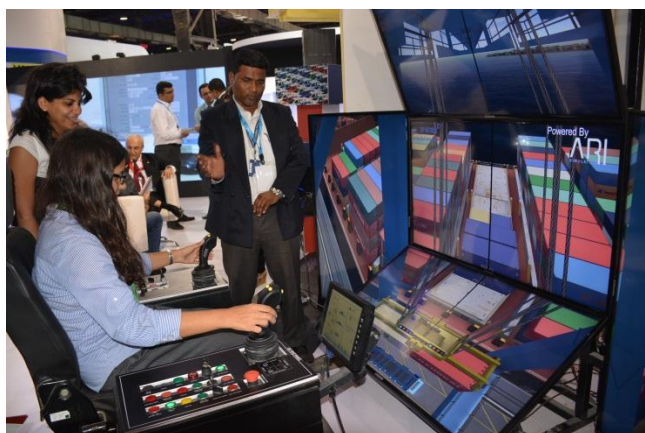

## ARI Simulation unveils its 2016 integrated simulation suite of products for the maritime sector in ‘Maritime India Summit 2016’

The suite of simulators covers the complete range of operations for - Ports and Terminals, Logistics, Vessels for Deep Sea, Inland Waterways, Coastal trade & Dredging, Offshore, Fishing and more. This places ARI in a unique position to provide a simulation framework for Port and Feasibility studies and the Sagarmala initiative

The only company to display simulation training products manufactured indigenously across a series of stands during the event

*Minister of Transport, Shri Nitin Gadkari at the ARI full mission ship manoeuvring simulator at the DGS stall at the Summit.*

Mr. Shравan Rewari, MD & CEO, ARI Simulation said, “ARI is proud to have the opportunity to exhibit its products at the DG Shipping, IMU, IWAI, SCI and DP World’s stalls at the India Maritime Summit exhibition. It is always inspiring to witness our clients showcasing the ways in which they use our products to improve their businesses. IMU, IWAI, SCI and DP World are all organizations who have incorporated ARI simulator technologies into their day-to-day activities, whether for training, skills development, competency assessment or orientation to new challenges. We are pleased that DG Shipping has provided ARI a platform to showcase our state of the art simulation technologies that are indigenously designed and developed in India for the Maritime sector.”

*Full Mission Ship Manoeuvring Simulator at the DGS Stall*

*Crane Simulator for DP World*

*Showcasing the Inland Navigation and Dredging Simulator on behalf of IWAI*

*ARI Engine Room Simulator with interactive 3D Engine Room*